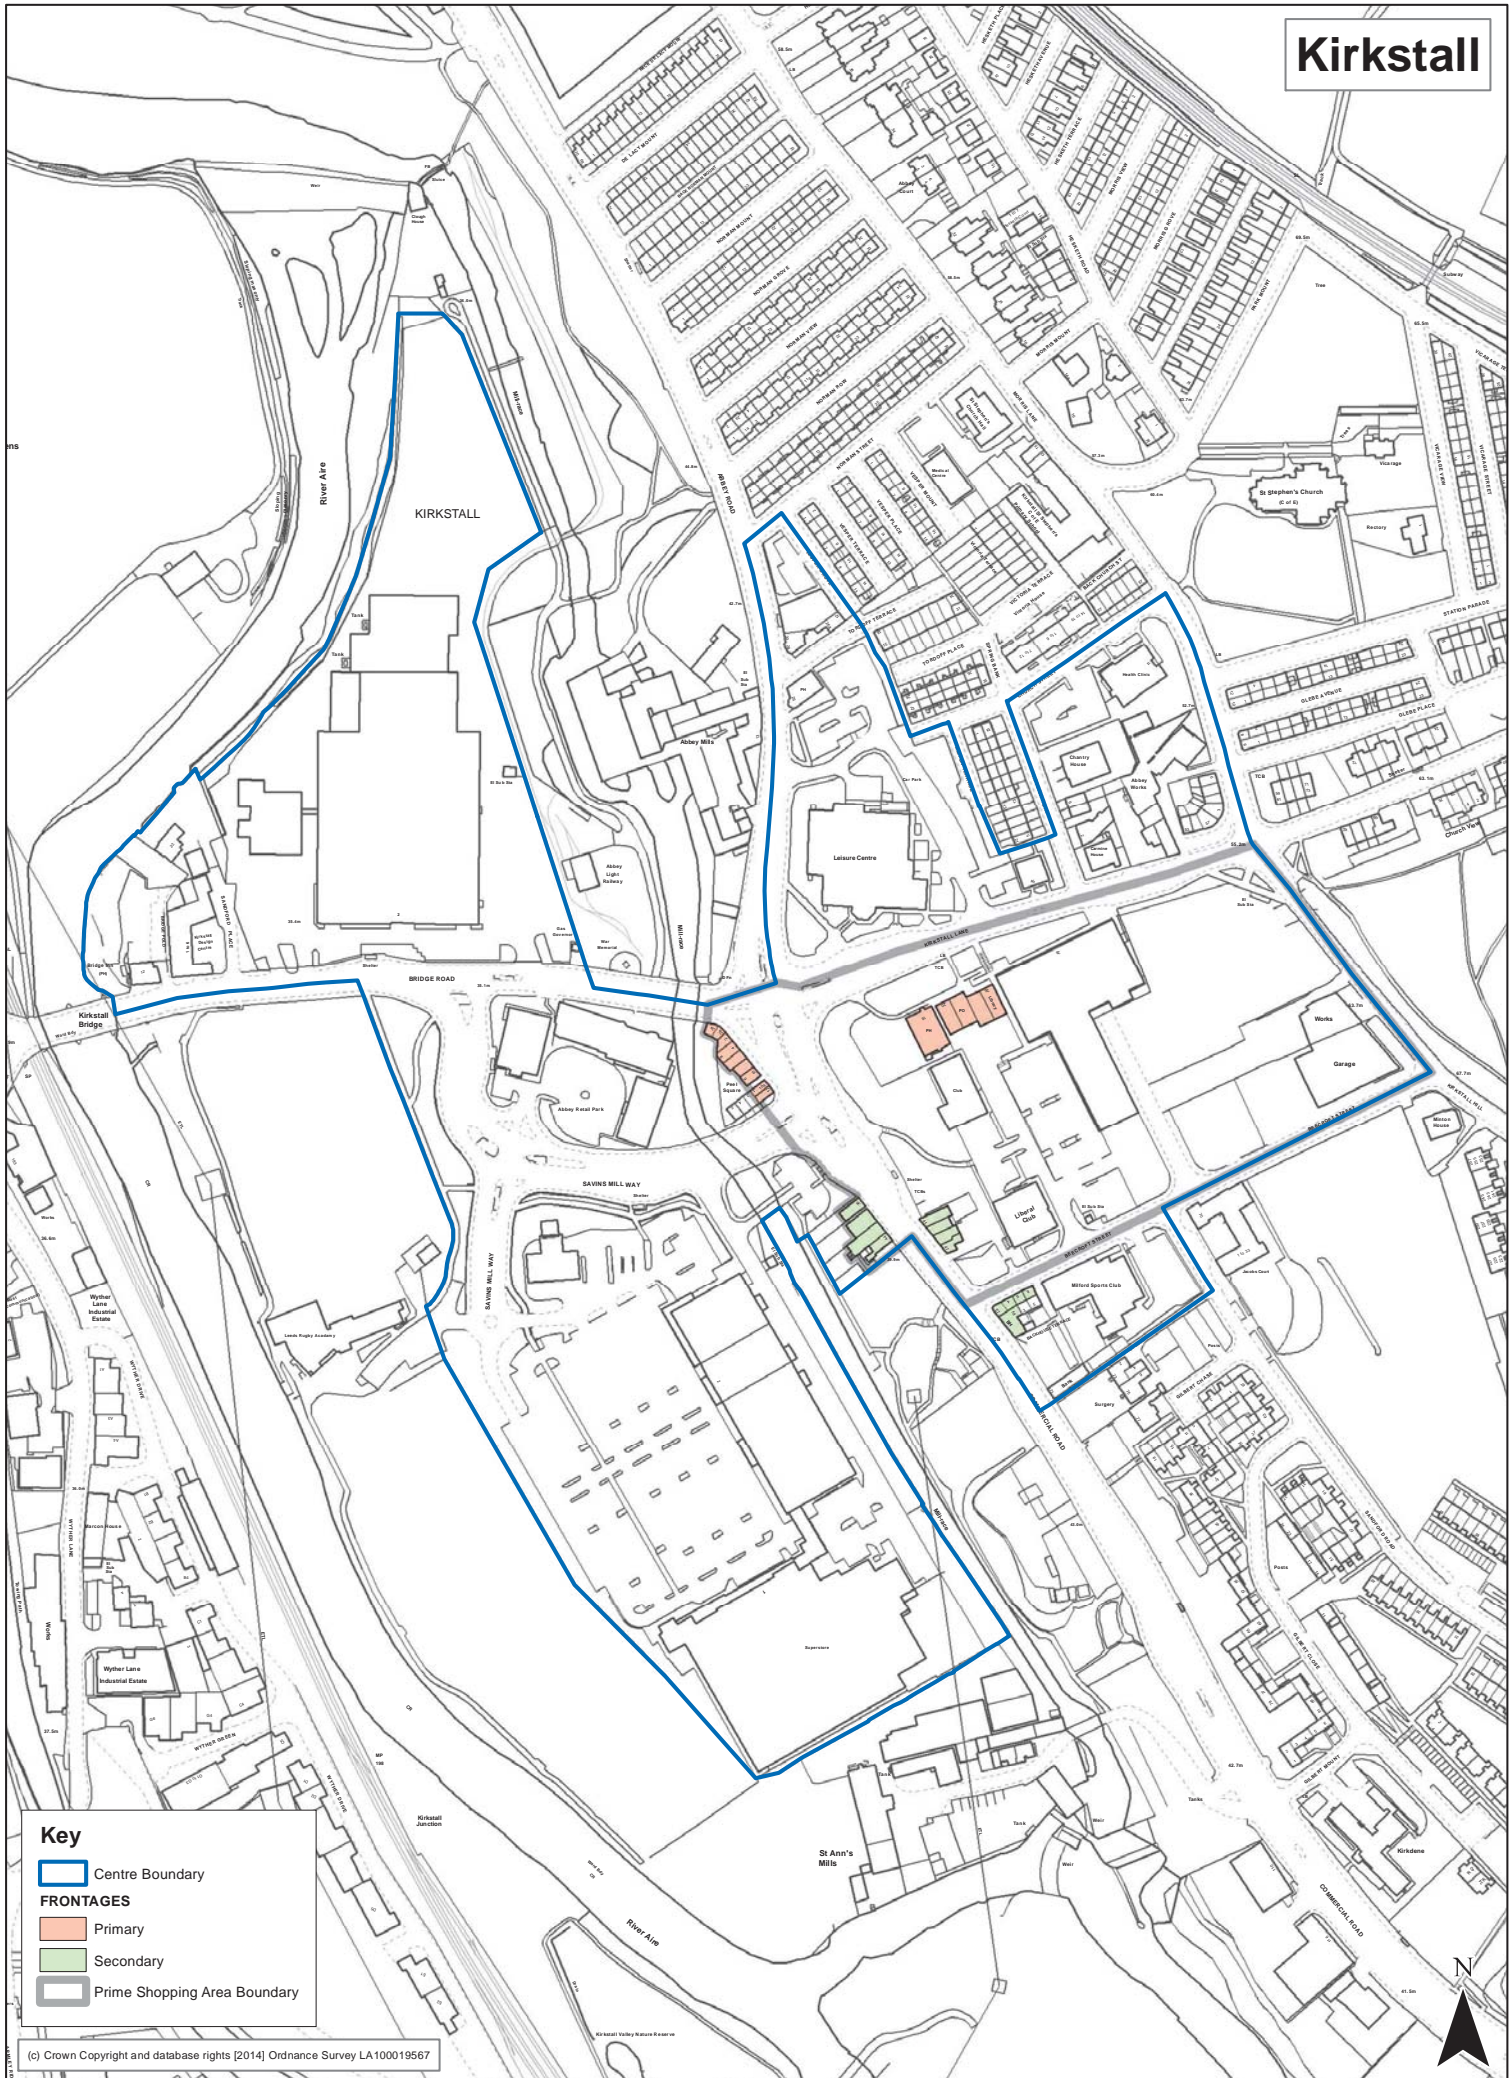

Kirkstall

Key

- Centre Boundary

FRONTAGES

- Primary
- Secondary
- Prime Shopping Area Boundary

(c) Crown Copyright and database rights [2014] Ordnance Survey LA100019567